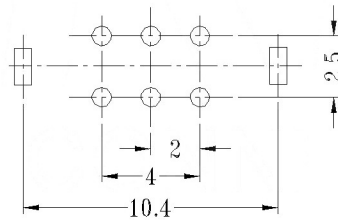

MODEL CODE

SK-22D02 - L

P.C.B LAYOUT
BOTTOM VIEW

					DSND		DATE		SCALE: N/A	MODEL TYPE: SLIDE SWITCH	
					ANGLAR		DATE		VIEW:	PART NO.: SK-22D02	
					$L \leq 4$		DATE		UNIT: mm	DWG NO.: SK-22D02-X	
					$4 < L \leq 16$		DATE		SIZE: A4		
					$16 < L \leq 63$		DATE				
					$L > 63$		DATE				
MARK	DESCRIPTION	DATE	REVISED	APPROVED	UNSPECIFIED TOLERANCES				KOSOD TECHNOLOGY CO., LTD		
REVISIONS					WEIGHT	SHEET	REVISION				
www.bodongkaiguan.net www.ksdkg.com					1.0g	1/1	A0				