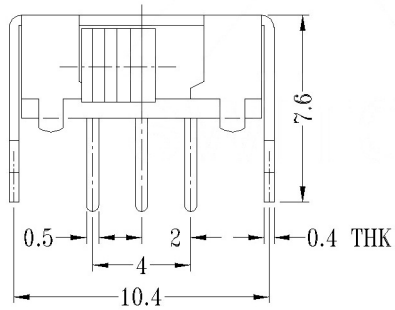

MODEL CODE

SK-22D02 - L

P.C.B LAYOUT
BOTTOM VIEW

					DSND		DATE		SCALE: N/A	MODEL TYPE: SLIDE SWITCH	
					ANGLAR		DATE		VIEW:	PART NO.: SK-22D02	
					$L \leq 4$		DATE		UNIT: mm	DWG NO.: SK-22D02-X	
					$4 < L \leq 16$		DATE		SIZE: A4		
					$16 < L \leq 63$		DATE				
					$L > 63$		DATE				
MARK	DESCRIPTION	DATE	REVISED	APPROVED	UNSPECIFIED TOLERANCES				KOSOD TECHNOLOGY CO., LTD		
REVISIONS					WEIGHT	SHEET	REVISION				
www.bodongkaiguan.net www.ksdkg.com					1.0g	1/1	A0				