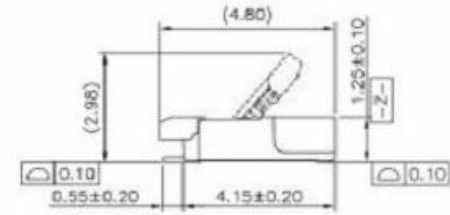

REV.	ECN.NO.	MODIFY.CONTENT	DATE
A		初版发行	04/17' 19
B	GE2005034	装配后盖子转轴受损, 优化塑胶结构	06/03' 20

Note:

- Material:
  - Housing: thermoplastic high temp.UL94V-0; Color: natural/black.
  - Latch: thermoplastic high temp.UL94V-0; Color: black.
  - Terminal: copper alloy.
- Finish:
  - Terminal Underplating: Gold flash overall.
- Product must comply HF RoHS specification.
- Rating:
  - Operating Voltage: 30V AC/DC.
  - Current Rating: 0.3A AC/DC.
  - Operating Temperature: -55°C~+85°C.
- Product No:

SERIES NUMBER  
 PLATING  
 F:Gold flash  
 U:Gold flash 2u"  
 H:Gold flash 3u"  
 CKTS  
 PACKING  
 1:Tube  
 3:Tape&Reel  
 COLOUR  
 0:White  
 1:Black  
 REMARKS  
 HF:Hologen free  
 00:RoHS

CKTS	DIM A	DIM B	DIM C	DIM D	DIM E
15	7.00	3.60	4.20	4.83	4.80
17	7.60	4.20	4.80	5.43	5.40
19	8.20	4.80	5.40	6.03	6.00
21	8.80	5.40	6.00	6.63	6.60
23	9.40	6.00	6.60	7.23	7.20
25	10.00	6.60	7.20	7.83	7.80
27	10.60	7.20	7.80	8.43	8.40
29	11.20	7.80	8.40	9.03	9.00
31	11.80	8.40	9.00	9.63	9.60
33	12.40	9.00	9.60	10.23	10.20
35	13.00	9.60	10.20	10.83	10.80
37	13.60	10.20	10.80	11.43	11.40
39	14.20	10.80	11.40	12.03	12.00
41	14.80	11.40	12.00	12.63	12.60
43	15.40	12.00	12.60	13.23	13.20
45	16.00	12.60	13.20	13.83	13.80
47	16.60	13.20	13.80	14.43	14.40
49	17.20	13.80	14.40	15.03	15.00
51	17.80	14.40	15.00	15.63	15.60
53	18.40	15.00	15.60	16.23	16.20
55	19.00	15.60	16.20	16.83	16.80
57	19.60	16.20	16.80	17.43	17.40
59	20.20	16.80	17.40	18.03	18.00
61	20.80	17.40	18.00	18.63	18.60
63	21.40	18.00	18.60	19.23	19.20
65	22.00	18.60	19.20	19.83	19.80
67	22.60	19.20	19.80	20.43	20.40
69	23.20	19.80	20.40	21.03	21.00
71	23.80	20.40	21.00	21.63	21.60

GENERAL TOLERANCE		DRAWN	SCALE	PART NO.
x. $\pm$ 0.30	x'. $\pm$ 1'	CHECKED	1/1	TITLE
.x $\pm$ 0.25	.x' $\pm$ 0.1'	APPROVED	UNITS	mm
.xx $\pm$ 0.20		File NO.		
.xxx $\pm$ 0.10		REV.		
SHEET	1/1	Q'TY	1	B