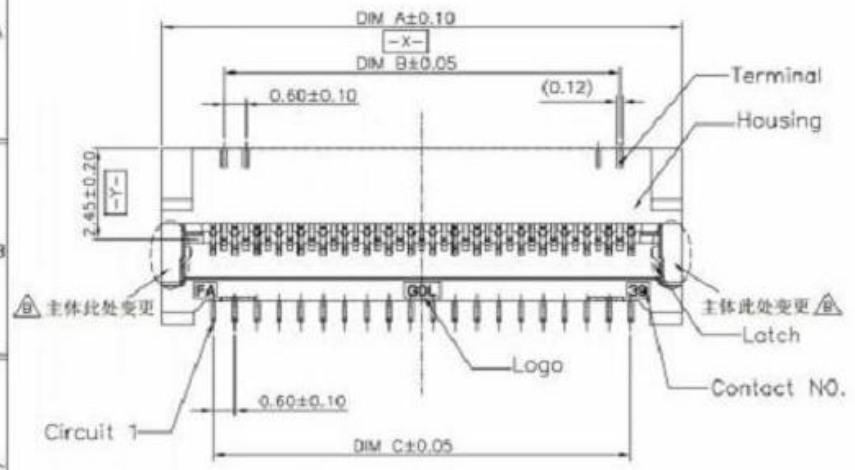

REV.	ECN.NO.	MODIFY.CONTENT	DATE
A		初版发行	04/17' 19
B	GE2005034	装配后盖子转轴受损, 优化塑胶结构	06/03' 20

Note:

- Material:
  - Housing: thermoplastic high temp.UL94V-0; Color: natural/black.
  - Latch: thermoplastic high temp.UL94V-0; Color: black.
  - Terminal: copper alloy.
- Finish:
  - Terminal Underplating: Gold flash overall.
- Product must comply HF RoHS specification.
- Rating:
  - Operating Voltage: 30V AC/DC.
  - Current Rating: 0.3A AC/DC.
  - Operating Temperature: -55°C~+85°C.
- Product No:

SERIES NUMBER  
 PLATING  
 F:Gold flash  
 U:Gold flash 2u"  
 H:Gold flash 3u"  
 CKTS  
 PACKING  
 1:Tube  
 3:Tape&Reel  
 COLOUR  
 0:White  
 1:Black  
 REMARKS  
 HF:Hologen free  
 00:RoHS

CKTS	DIM A	DIM B	DIM C	DIM D	DIM E
15	7.00	3.60	4.20	4.83	4.80
17	7.60	4.20	4.80	5.43	5.40
19	8.20	4.80	5.40	6.03	6.00
21	8.80	5.40	6.00	6.63	6.60
23	9.40	6.00	6.60	7.23	7.20
25	10.00	6.60	7.20	7.83	7.80
27	10.60	7.20	7.80	8.43	8.40
29	11.20	7.80	8.40	9.03	9.00
31	11.80	8.40	9.00	9.63	9.60
33	12.40	9.00	9.60	10.23	10.20
35	13.00	9.60	10.20	10.83	10.80
37	13.60	10.20	10.80	11.43	11.40
39	14.20	10.80	11.40	12.03	12.00
41	14.80	11.40	12.00	12.63	12.60
43	15.40	12.00	12.60	13.23	13.20
45	16.00	12.60	13.20	13.83	13.80
47	16.60	13.20	13.80	14.43	14.40
49	17.20	13.80	14.40	15.03	15.00
51	17.80	14.40	15.00	15.63	15.60
53	18.40	15.00	15.60	16.23	16.20
55	19.00	15.60	16.20	16.83	16.80
57	19.60	16.20	16.80	17.43	17.40
59	20.20	16.80	17.40	18.03	18.00
61	20.80	17.40	18.00	18.63	18.60
63	21.40	18.00	18.60	19.23	19.20
65	22.00	18.60	19.20	19.83	19.80
67	22.60	19.20	19.80	20.43	20.40
69	23.20	19.80	20.40	21.03	21.00
71	23.80	20.40	21.00	21.63	21.60

GENERAL TOLERANCE		DRAWN	SCALE	PART NO.
x. $\pm$ 0.30	x'. $\pm$ 1'	CHECKED	1/1	TITLE
.x $\pm$ 0.25	.x' $\pm$ 0.1'	APPROVED	UNITS	mm
.xx $\pm$ 0.20		File NO.		
.xxx $\pm$ 0.10		REV.		
SHEET	1/1	Q'TY	1	B