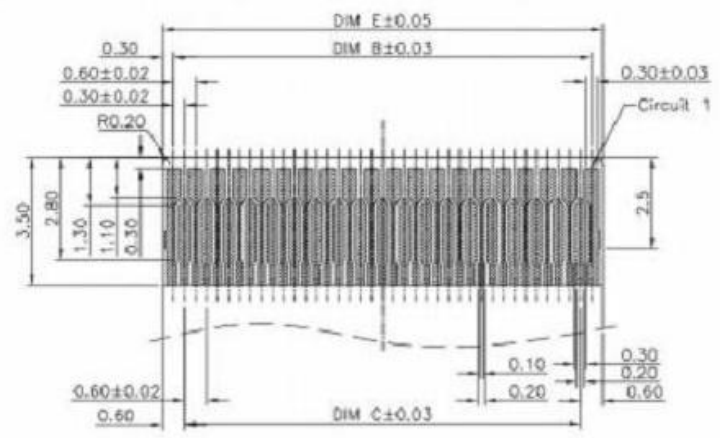

REV.	ECN.NO.	MODIFY.CONTENT	DATE
A		初版发行	04/17' 19
B	GE2005034	装配后盖子转轴受损, 优化塑胶结构	06/03' 20

Note:

- Material:
  - Housing: thermoplastic high temp.UL94V-0; Color: natural/black.
  - Latch: thermoplastic high temp.UL94V-0; Color: black.
  - Terminal: copper alloy.
- Finish:
  - Terminal Underplating: Gold flash overall.
- Product must comply HF RoHS specification.
- Rating:
  - Operating Voltage: 30V AC/DC.
  - Current Rating: 0.3A AC/DC.
  - Operating Temperature: -55°C~+85°C.
- Product No:

SERIES NUMBER  
 PLATING  
 F:Gold flash  
 U:Gold flash 2u"  
 H:Gold flash 3u"  
 CKTS  
 PACKING  
 1:Tube  
 3:Tape&Reel  
 COLOUR  
 0:White  
 1:Black  
 REMARKS  
 HF:Hologen free  
 00:RoHS

CKTS	DIM A	DIM B	DIM C	DIM D	DIM E
15	7.00	3.60	4.20	4.83	4.80
17	7.60	4.20	4.80	5.43	5.40
19	8.20	4.80	5.40	6.03	6.00
21	8.80	5.40	6.00	6.63	6.60
23	9.40	6.00	6.60	7.23	7.20
25	10.00	6.60	7.20	7.83	7.80
27	10.60	7.20	7.80	8.43	8.40
29	11.20	7.80	8.40	9.03	9.00
31	11.80	8.40	9.00	9.63	9.60
33	12.40	9.00	9.60	10.23	10.20
35	13.00	9.60	10.20	10.83	10.80
37	13.60	10.20	10.80	11.43	11.40
39	14.20	10.80	11.40	12.03	12.00
41	14.80	11.40	12.00	12.63	12.60
43	15.40	12.00	12.60	13.23	13.20
45	16.00	12.60	13.20	13.83	13.80
47	16.60	13.20	13.80	14.43	14.40
49	17.20	13.80	14.40	15.03	15.00
51	17.80	14.40	15.00	15.63	15.60
53	18.40	15.00	15.60	16.23	16.20
55	19.00	15.60	16.20	16.83	16.80
57	19.60	16.20	16.80	17.43	17.40
59	20.20	16.80	17.40	18.03	18.00
61	20.80	17.40	18.00	18.63	18.60
63	21.40	18.00	18.60	19.23	19.20
65	22.00	18.60	19.20	19.83	19.80
67	22.60	19.20	19.80	20.43	20.40
69	23.20	19.80	20.40	21.03	21.00
71	23.80	20.40	21.00	21.63	21.60

GENERAL TOLERANCE		DRAWN	SCALE	PART NO.
x. $\pm$ 0.30	x'. $\pm$ 1'	CHECKED	1/1	TITLE
.x $\pm$ 0.25	.x' $\pm$ 0.1'	APPROVED	UNITS	mm
.xx $\pm$ 0.20		File NO.		
.xxx $\pm$ 0.10		REV.		
SHEET	1/1	Q'TY	1	B