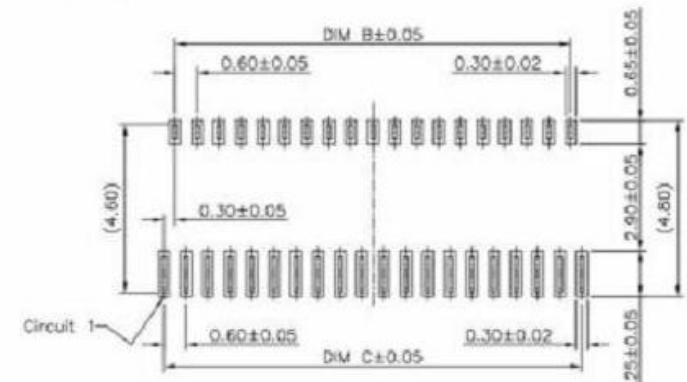

REV.	ECN.NO.	MODIFY.CONTENT	DATE
A		初版发行	04/17' 19
B	GE2005034	装配后盖子转轴受损, 优化塑胶结构	06/03' 20

Note:

- Material:
  - Housing: thermoplastic high temp.UL94V-0; Color: natural/black.
  - Latch: thermoplastic high temp.UL94V-0; Color: black.
  - Terminal: copper alloy.
- Finish:
  - Terminal Underplating: Gold flash overall.
- Product must comply HF RoHS specification.
- Rating:
  - Operating Voltage: 30V AC/DC.
  - Current Rating: 0.3A AC/DC.
  - Operating Temperature: -55°C~+85°C.
- Product No:

SERIES NUMBER  
 PLATING  
 F:Gold flash  
 U:Gold flash 2u"  
 H:Gold flash 3u"  
 CKTS  
 PACKING  
 1:Tube  
 3:Tape&Reel  
 COLOUR  
 0:White  
 1:Black  
 REMARKS  
 HF:Hologen free  
 00:RoHS

CKTS	DIM A	DIM B	DIM C	DIM D	DIM E
15	7.00	3.60	4.20	4.83	4.80
17	7.60	4.20	4.80	5.43	5.40
19	8.20	4.80	5.40	6.03	6.00
21	8.80	5.40	6.00	6.63	6.60
23	9.40	6.00	6.60	7.23	7.20
25	10.00	6.60	7.20	7.83	7.80
27	10.60	7.20	7.80	8.43	8.40
29	11.20	7.80	8.40	9.03	9.00
31	11.80	8.40	9.00	9.63	9.60
33	12.40	9.00	9.60	10.23	10.20
35	13.00	9.60	10.20	10.83	10.80
37	13.60	10.20	10.80	11.43	11.40
39	14.20	10.80	11.40	12.03	12.00
41	14.80	11.40	12.00	12.63	12.60
43	15.40	12.00	12.60	13.23	13.20
45	16.00	12.60	13.20	13.83	13.80
47	16.60	13.20	13.80	14.43	14.40
49	17.20	13.80	14.40	15.03	15.00
51	17.80	14.40	15.00	15.63	15.60
53	18.40	15.00	15.60	16.23	16.20
55	19.00	15.60	16.20	16.83	16.80
57	19.60	16.20	16.80	17.43	17.40
59	20.20	16.80	17.40	18.03	18.00
61	20.80	17.40	18.00	18.63	18.60
63	21.40	18.00	18.60	19.23	19.20
65	22.00	18.60	19.20	19.83	19.80
67	22.60	19.20	19.80	20.43	20.40
69	23.20	19.80	20.40	21.03	21.00
71	23.80	20.40	21.00	21.63	21.60

GENERAL TOLERANCE		DRAWN	SCALE	PART NO.
x. $\pm$ 0.30	x'. $\pm$ 1'	CHECKED	1/1	TITLE
.x $\pm$ 0.25	.x' $\pm$ 0.1'	APPROVED	UNITS	mm
.xx $\pm$ 0.20		File NO.		
.xxx $\pm$ 0.10		REV.		
SHEET	1/1	Q'TY	1	B