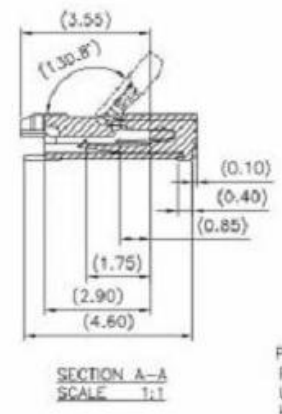

REV.	ECN.NO.	MODIFY.CONTENT	DATE
A		初版发行	04/17' 19
B	GE2005034	装配后盖子转轴受损, 优化塑胶结构	06/03' 20

Note:

- Material:
  - Housing: thermoplastic high temp.UL94V-0; Color: natural/black.
  - Latch: thermoplastic high temp.UL94V-0; Color: black.
  - Terminal: copper alloy.
- Finish:
  - Terminal Underplating: Gold flash overall.
- Product must comply HF RoHS specification.
- Rating:
  - Operating Voltage: 30V AC/DC.
  - Current Rating: 0.3A AC/DC.
  - Operating Temperature: -55°C~+85°C.
- Product No:

SERIES NUMBER  
 PLATING  
 F:Gold flash  
 U:Gold flash 2u"  
 H:Gold flash 3u"  
 CKTS  
 PACKING  
 1:Tube  
 3:Tape&Reel  
 COLOUR  
 0:White  
 1:Black  
 REMARKS  
 HF:Hologen free  
 00:RoHS

CKTS	DIM A	DIM B	DIM C	DIM D	DIM E
15	7.00	3.60	4.20	4.83	4.80
17	7.60	4.20	4.80	5.43	5.40
19	8.20	4.80	5.40	6.03	6.00
21	8.80	5.40	6.00	6.63	6.60
23	9.40	6.00	6.60	7.23	7.20
25	10.00	6.60	7.20	7.83	7.80
27	10.60	7.20	7.80	8.43	8.40
29	11.20	7.80	8.40	9.03	9.00
31	11.80	8.40	9.00	9.63	9.60
33	12.40	9.00	9.60	10.23	10.20
35	13.00	9.60	10.20	10.83	10.80
37	13.60	10.20	10.80	11.43	11.40
39	14.20	10.80	11.40	12.03	12.00
41	14.80	11.40	12.00	12.63	12.60
43	15.40	12.00	12.60	13.23	13.20
45	16.00	12.60	13.20	13.83	13.80
47	16.60	13.20	13.80	14.43	14.40
49	17.20	13.80	14.40	15.03	15.00
51	17.80	14.40	15.00	15.63	15.60
53	18.40	15.00	15.60	16.23	16.20
55	19.00	15.60	16.20	16.83	16.80
57	19.60	16.20	16.80	17.43	17.40
59	20.20	16.80	17.40	18.03	18.00
61	20.80	17.40	18.00	18.63	18.60
63	21.40	18.00	18.60	19.23	19.20
65	22.00	18.60	19.20	19.83	19.80
67	22.60	19.20	19.80	20.43	20.40
69	23.20	19.80	20.40	21.03	21.00
71	23.80	20.40	21.00	21.63	21.60

GENERAL TOLERANCE		DRAWN	SCALE	PART NO.
x. $\pm$ 0.30	x'. $\pm$ 1'	CHECKED	1/1	TITLE
.x $\pm$ 0.25	.x' $\pm$ 0.1'	APPROVED	UNITS	mm
.xx $\pm$ 0.20		File NO.		
.xxx $\pm$ 0.10		REV.		
SHEET	1/1	Q'TY	1	B