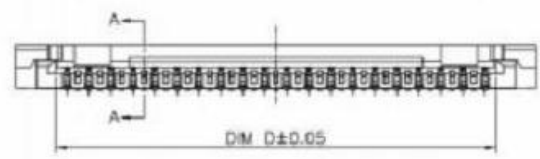

REV.	ECN.NO.	MODIFY.CONTENT	DATE
A		初版发行	04/17' 19
B	GE2005034	装配后盖子转轴受损, 优化塑胶结构	06/03' 20

Note:

- Material:
  - Housing: thermoplastic high temp.UL94V-0; Color: natural/black.
  - Latch: thermoplastic high temp.UL94V-0; Color: black.
  - Terminal: copper alloy.
- Finish:
  - Terminal Underplating: Gold flash overall.
- Product must comply HF RoHS specification.
- Rating:
  - Operating Voltage: 30V AC/DC.
  - Current Rating: 0.3A AC/DC.
  - Operating Temperature: -55°C~+85°C.
- Product No:

SERIES NUMBER  
 PLATING  
 F:Gold flash  
 U:Gold flash 2u"  
 H:Gold flash 3u"  
 CKTS  
 PACKING  
 1:Tube  
 3:Tape&Reel  
 COLOUR  
 0:White  
 1:Black  
 REMARKS  
 HF:Hologen free  
 00:RoHS

CKTS	DIM A	DIM B	DIM C	DIM D	DIM E
15	7.00	3.60	4.20	4.83	4.80
17	7.60	4.20	4.80	5.43	5.40
19	8.20	4.80	5.40	6.03	6.00
21	8.80	5.40	6.00	6.63	6.60
23	9.40	6.00	6.60	7.23	7.20
25	10.00	6.60	7.20	7.83	7.80
27	10.60	7.20	7.80	8.43	8.40
29	11.20	7.80	8.40	9.03	9.00
31	11.80	8.40	9.00	9.63	9.60
33	12.40	9.00	9.60	10.23	10.20
35	13.00	9.60	10.20	10.83	10.80
37	13.60	10.20	10.80	11.43	11.40
39	14.20	10.80	11.40	12.03	12.00
41	14.80	11.40	12.00	12.63	12.60
43	15.40	12.00	12.60	13.23	13.20
45	16.00	12.60	13.20	13.83	13.80
47	16.60	13.20	13.80	14.43	14.40
49	17.20	13.80	14.40	15.03	15.00
51	17.80	14.40	15.00	15.63	15.60
53	18.40	15.00	15.60	16.23	16.20
55	19.00	15.60	16.20	16.83	16.80
57	19.60	16.20	16.80	17.43	17.40
59	20.20	16.80	17.40	18.03	18.00
61	20.80	17.40	18.00	18.63	18.60
63	21.40	18.00	18.60	19.23	19.20
65	22.00	18.60	19.20	19.83	19.80
67	22.60	19.20	19.80	20.43	20.40
69	23.20	19.80	20.40	21.03	21.00
71	23.80	20.40	21.00	21.63	21.60